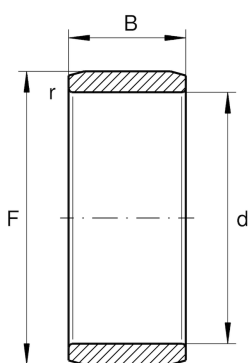

**IR14X17X17-XL**

Inner ring

Schaeffler ID:
0000207450000

Inner ring IR..-XL, cylindrical

X-life

Technical information

**Main Dimensions & Performance Data**

d	14 mm	Bore diameter
F	17 mm	Raceway diameter inner ring
B	17 mm	Width
	-0.004 mm	Raceway diameter upper tolerance
	-0.018 mm	Raceway diameter lower tolerance
r _{min}	0.3 mm	Minimum chamfer dimension
	0.01 kg	Weight